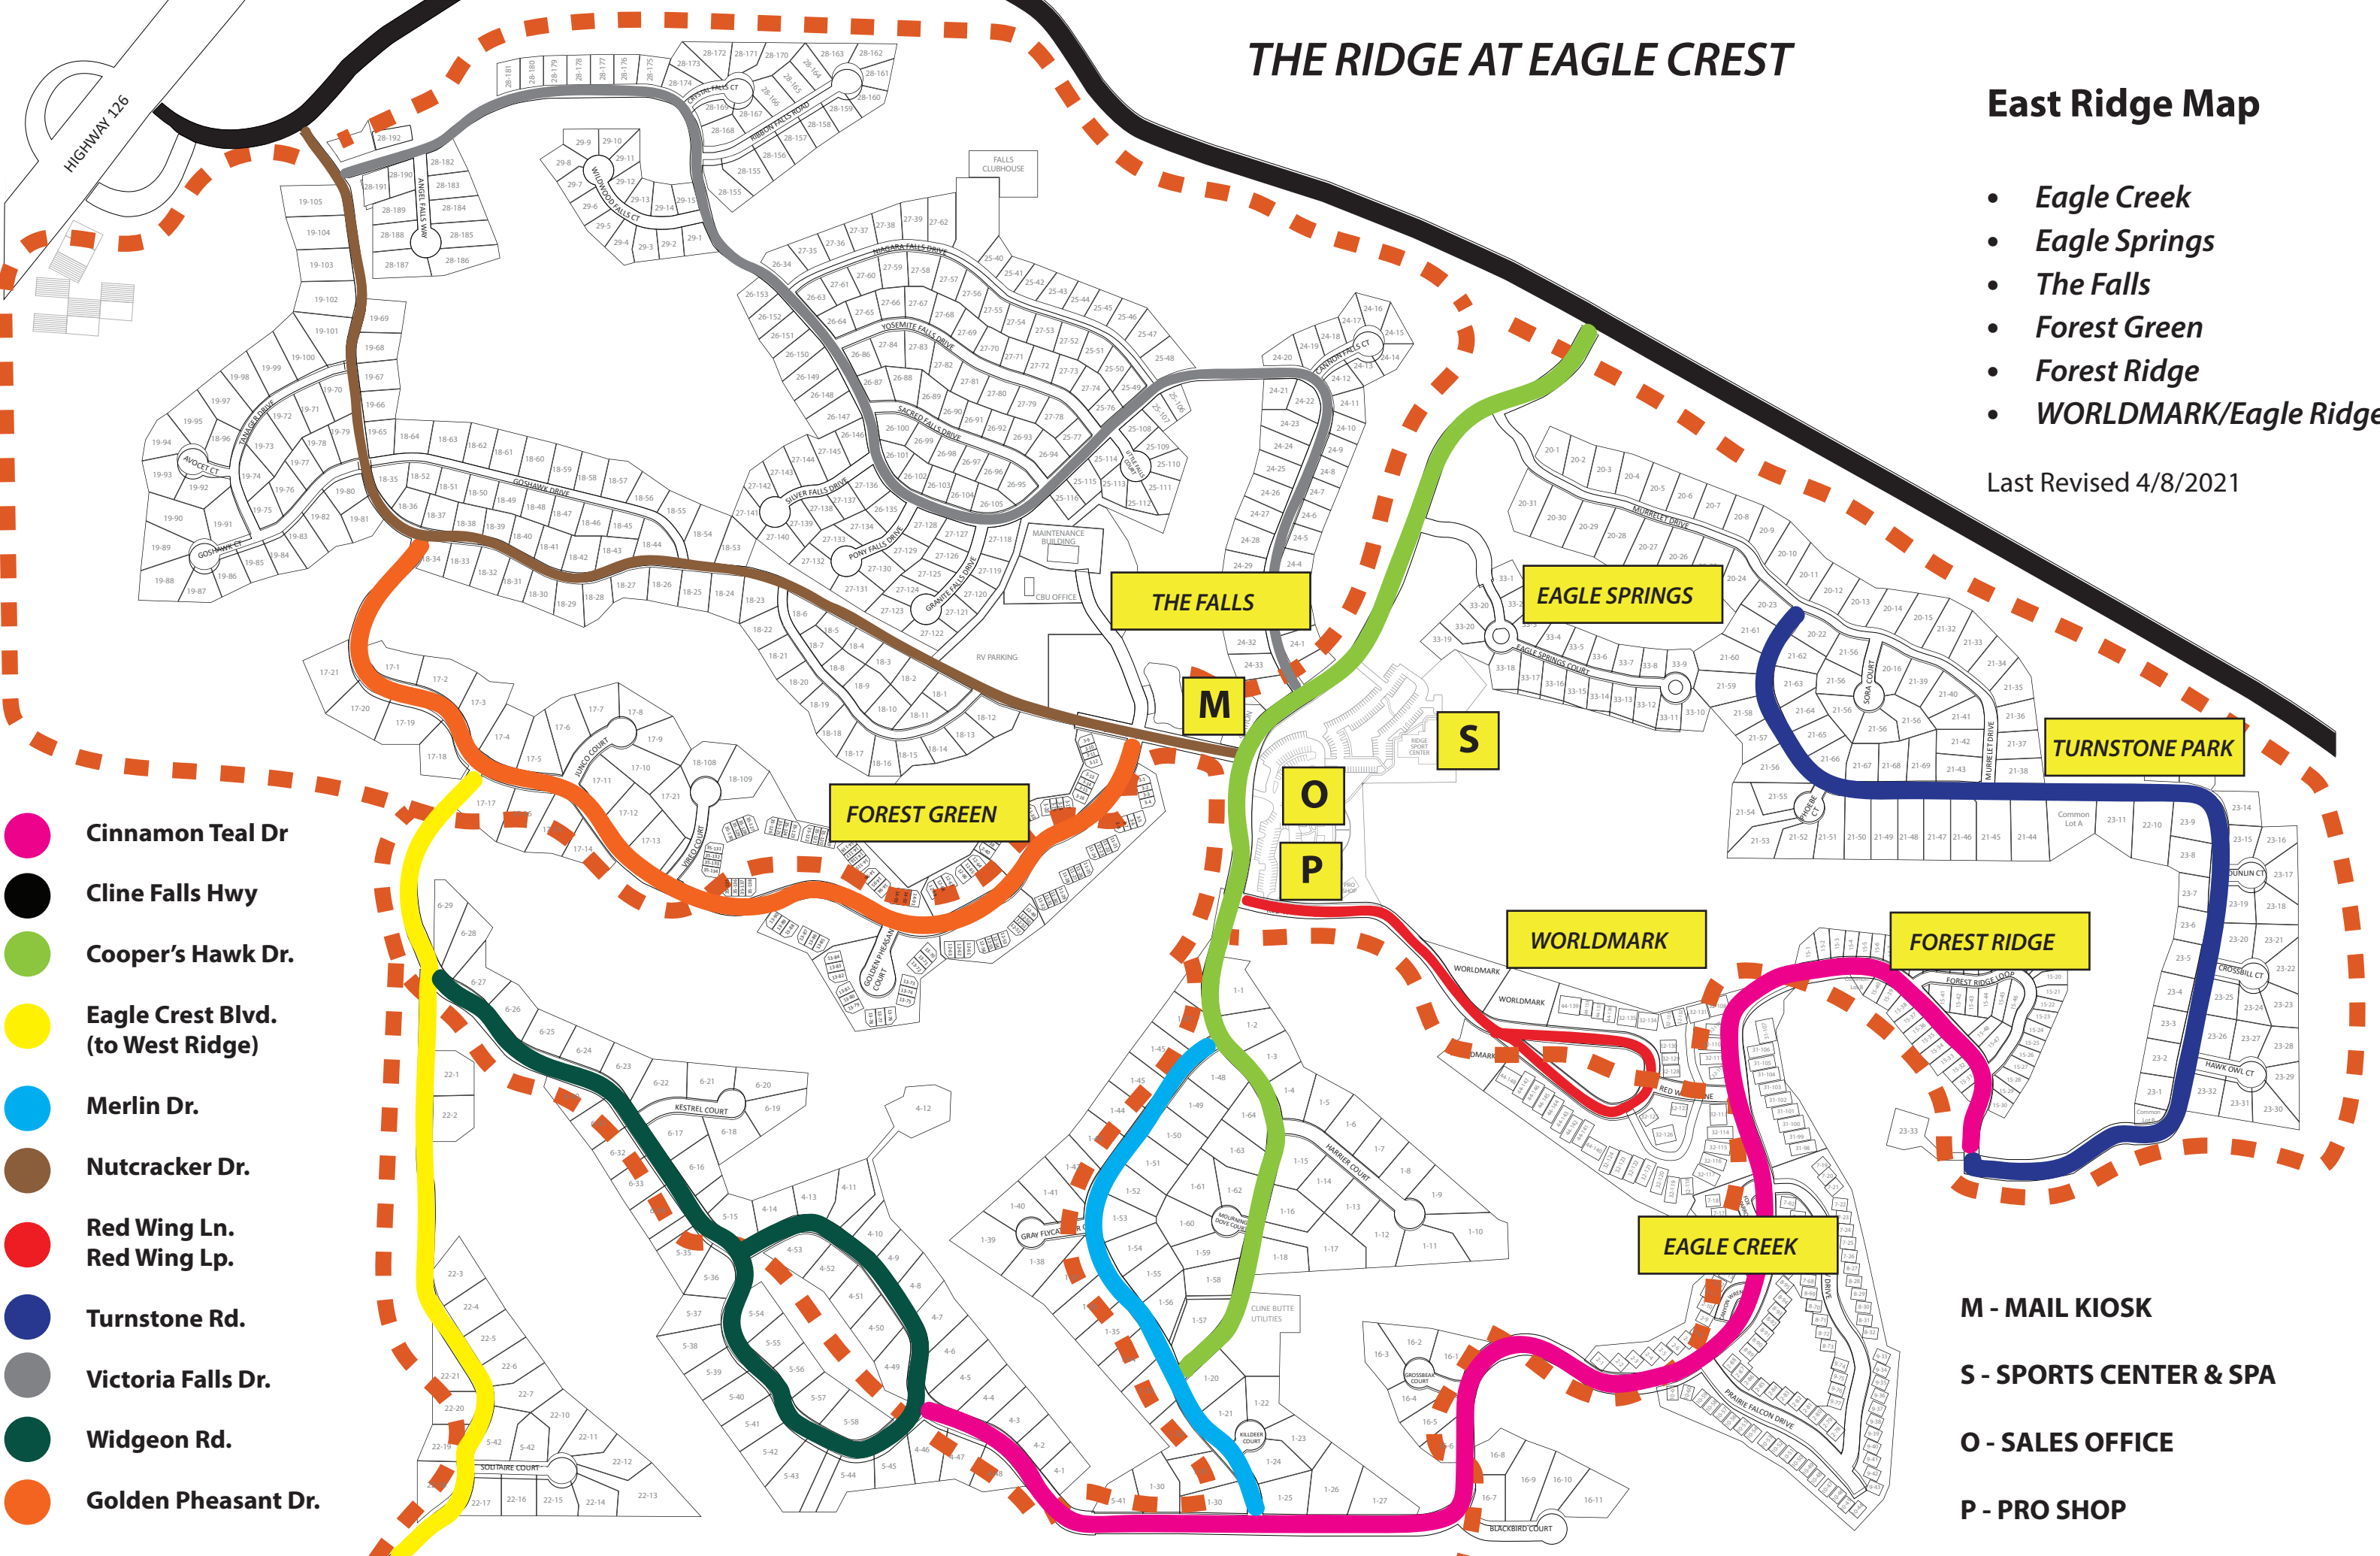

# THE RIDGE AT EAGLE CREST

## East Ridge Map

- Eagle Creek
- Eagle Springs
- The Falls
- Forest Green
- Forest Ridge
- WORLDMARK/Eagle Ridge

Last Revised 4/8/2021

- Cinnamon Teal Dr
- Cline Falls Hwy
- Cooper's Hawk Dr.
- Eagle Crest Blvd. (to West Ridge)
- Merlin Dr.
- Nutcracker Dr.
- Red Wing Ln. Red Wing Lp.
- Turnstone Rd.
- Victoria Falls Dr.
- Widgeon Rd.
- Golden Pheasant Dr.

- M - MAIL KIOSK**
- S - SPORTS CENTER & SPA**
- O - SALES OFFICE**
- P - PRO SHOP**